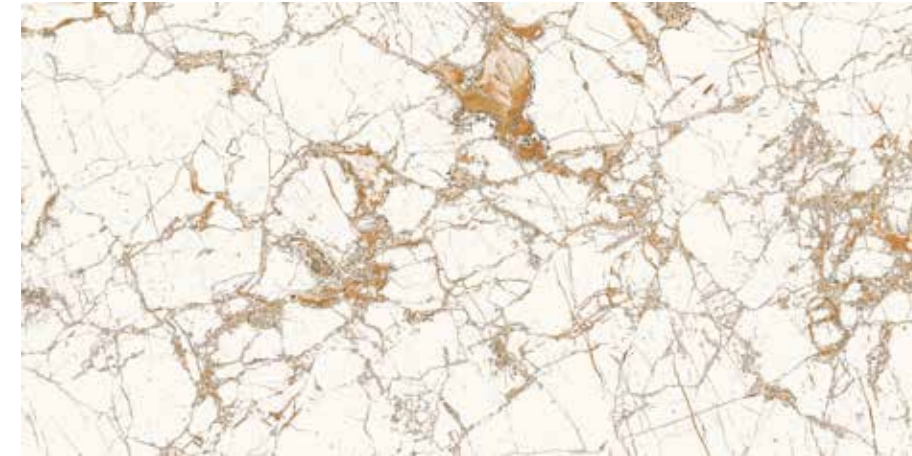

Fiesta

60x120

24"x48"

Product Type	Glazed Porcelain
Texture	Marble
Surface	Full Lappato
Usage Areas	Indoor Floor Indoor Wall Outdoor Wall Residential Commercial Area (Low Traffic)
Frost Resistance	Available
Edge	Rectified
Mold	Plain
Shade Variation	V2
Color	White, Black
Product Standart	TSE EN 14411 Group Bla

Porcelain Tile

60x120 - 24"x48" - White, Full Lappato