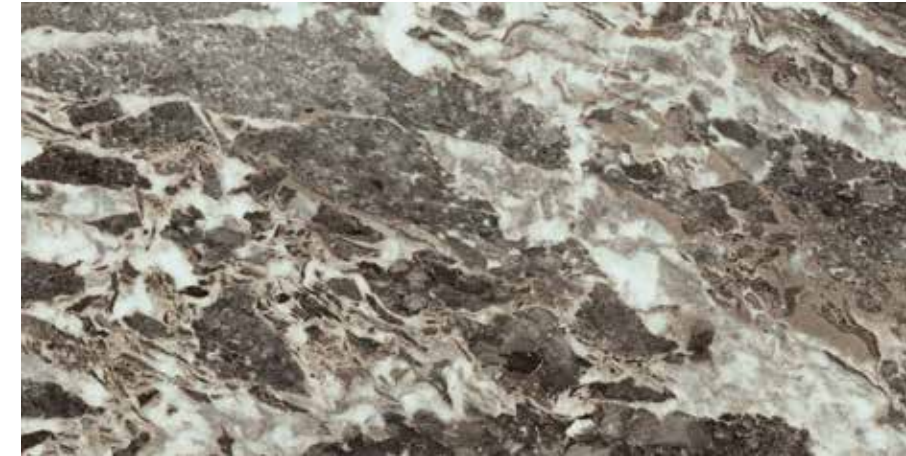

Duna

60x120

24"x48"

Product Type	Glazed Porcelain
Texture	Marble
Surface	Full Lappato
Usage Areas	Indoor Floor Indoor Wall Outdoor Wall Residential Commercial Area (Low Traffic)
Frost Resistance	Available
Edge	Rectified
Mold	Plain
Shade Variation	V2
Color	Black
Product Standart	TSE EN 14411 Group Bla

Porcelain Tile

60x120 - 24"x48" - Black, Full Lappato

5