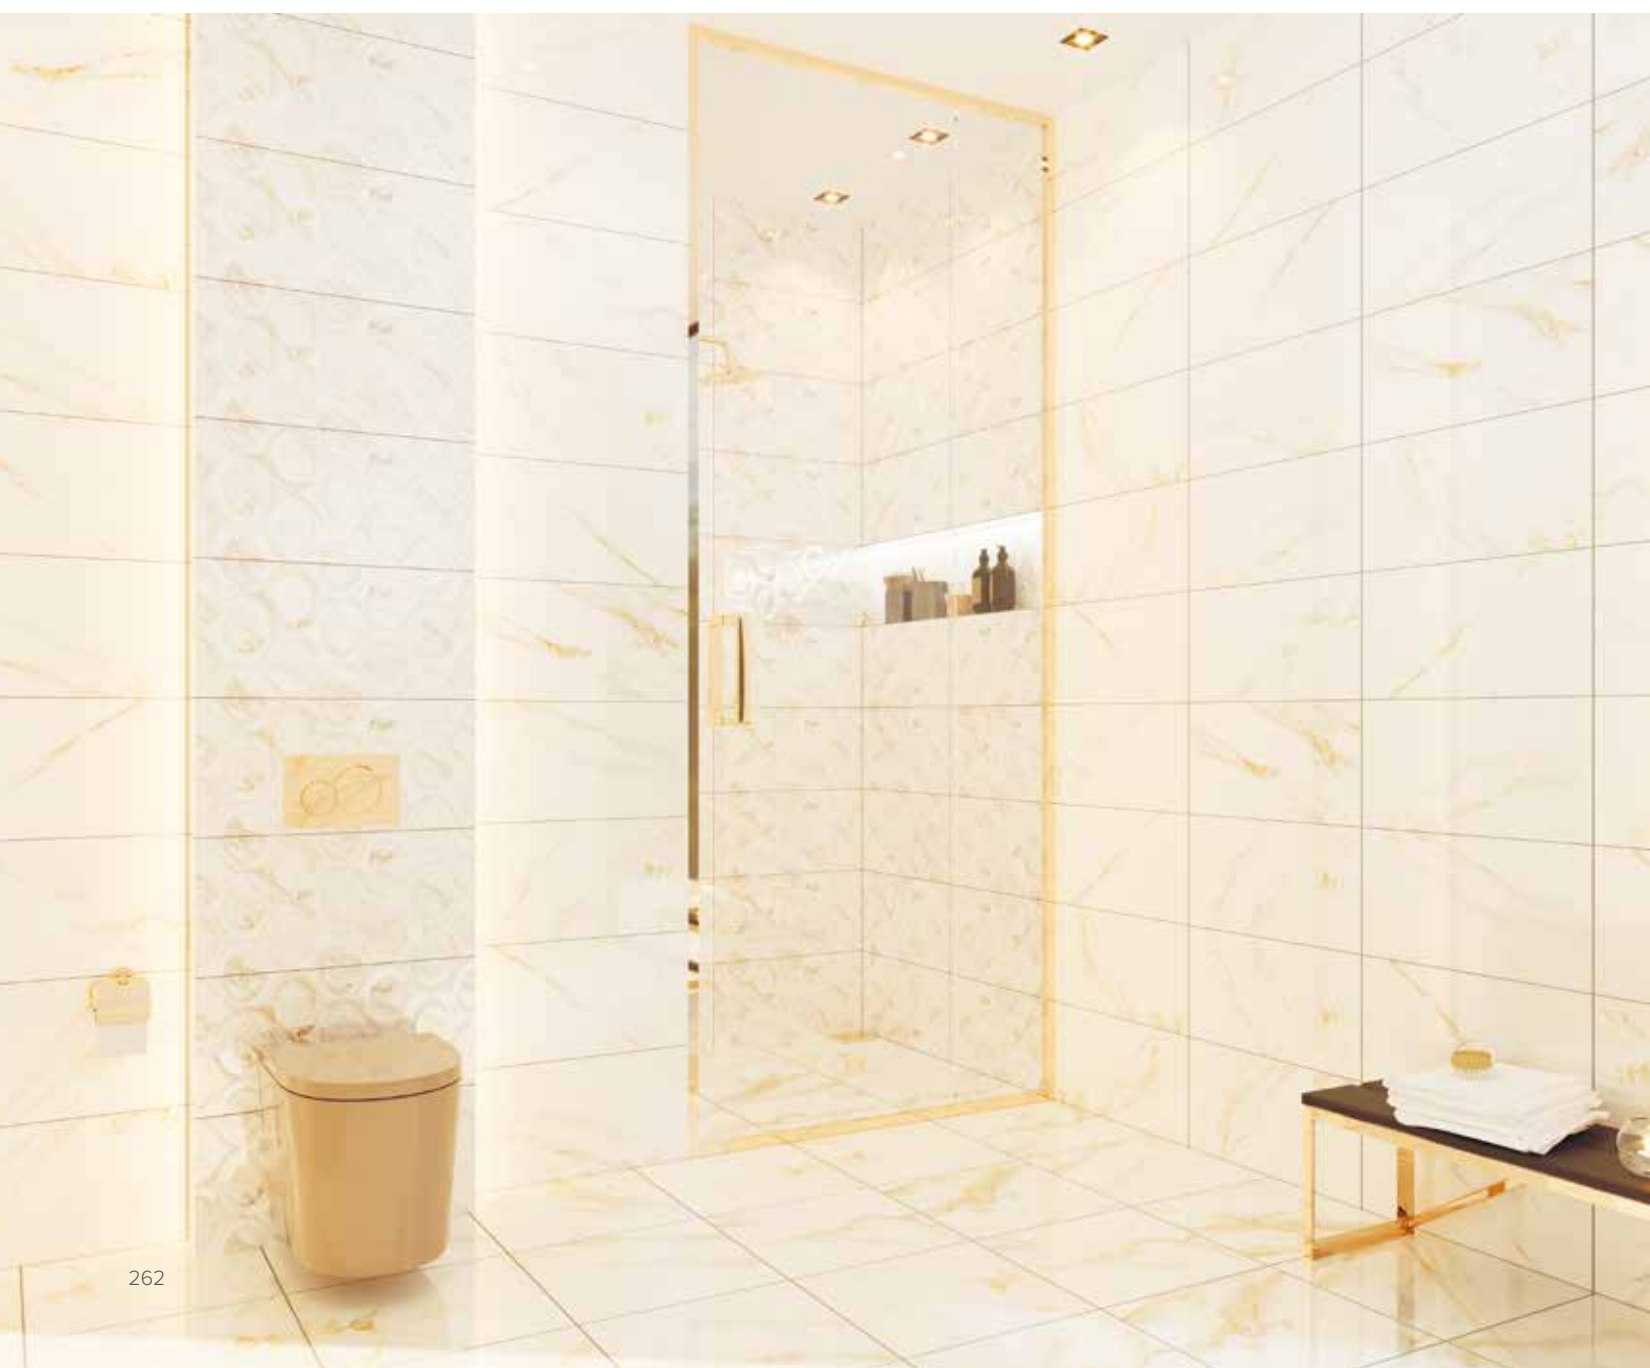

İlay

30x60 - 45x45

12"x24" - 18"x18"

Product Type Ceramic
Texture Marble
Surface Glossy

30x60 - 12"x24" - Wall Tile

Usage Areas Indoor
Edge Non Rectified
Product Standart TSE EN 14411 Grup BIII

45x45 - 18"x18" - Floor Tile

Usage Areas Indoor
Edge Non Rectified
Product Standart TSE EN 14411 Grup BIIa