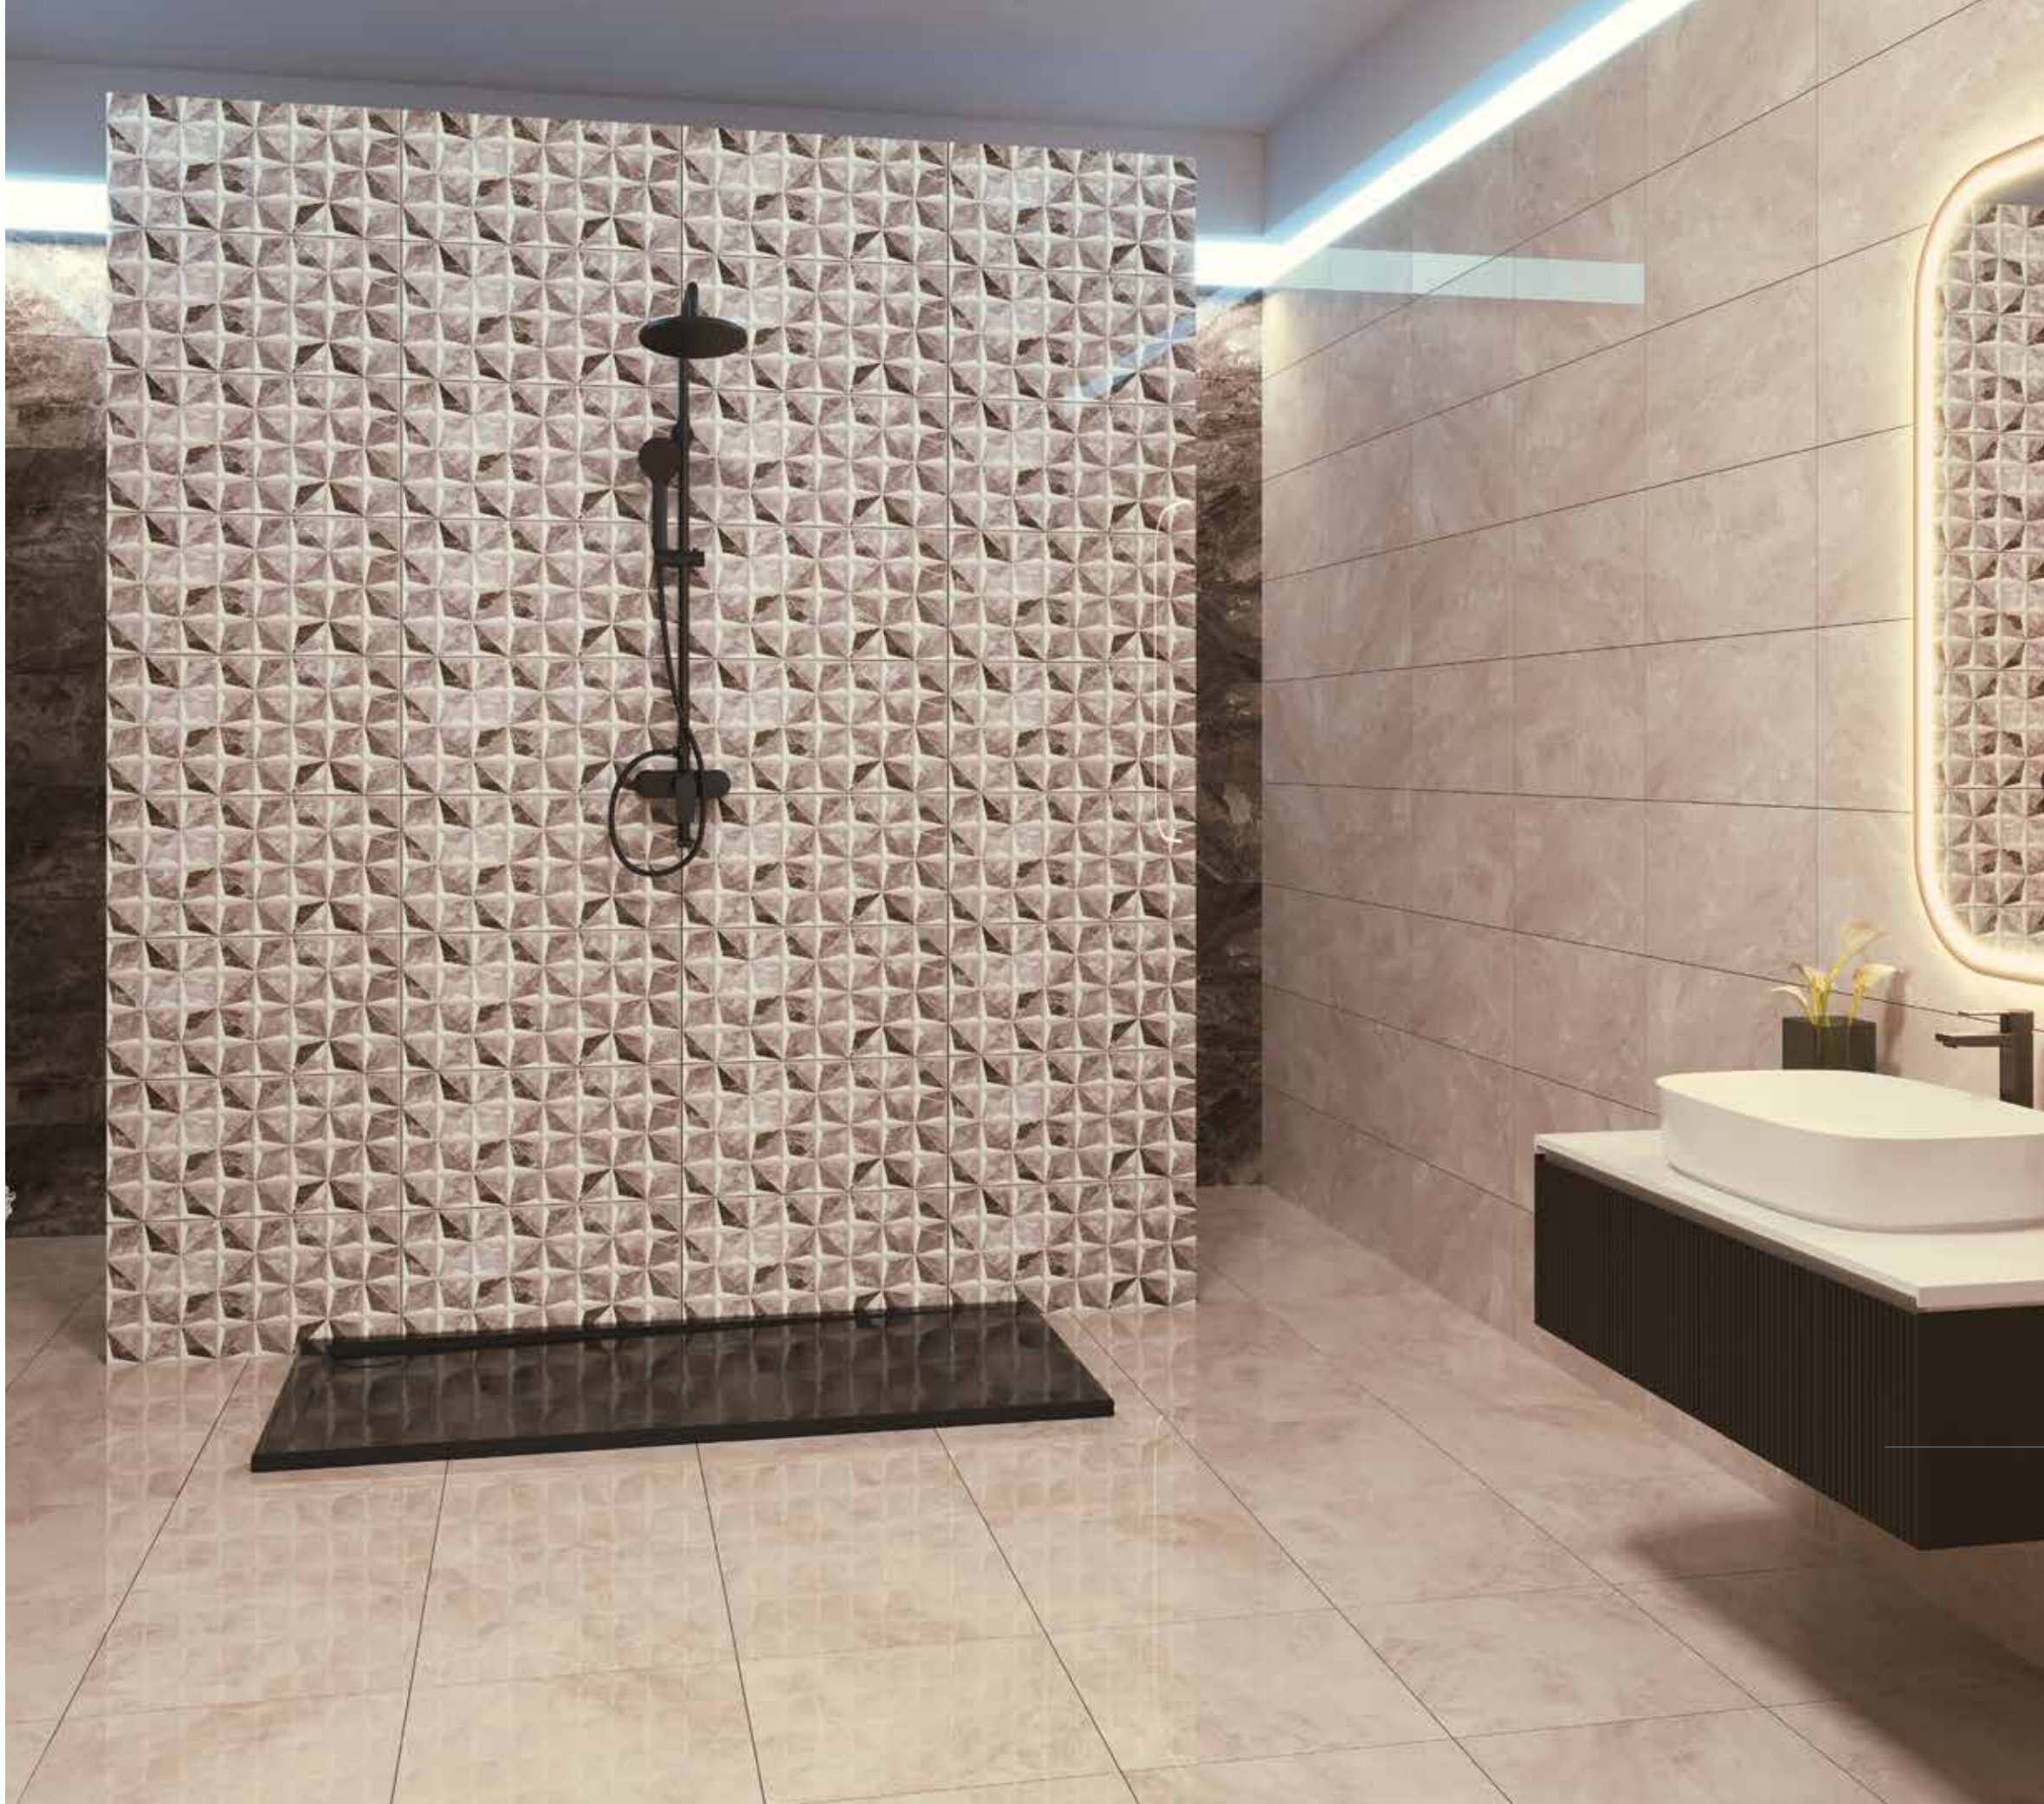

45x45 - 18"x18" - White

30x60 - 12"x24"- Wall Tile

30x60 - 12"x24" - Decor

45x45 - 18"x18" - Floor Tile

Yağmur

30x60 - 45x45

12"x24" - 18"x18"

Product Type Ceramic
Texture Marble
Surface Glossy