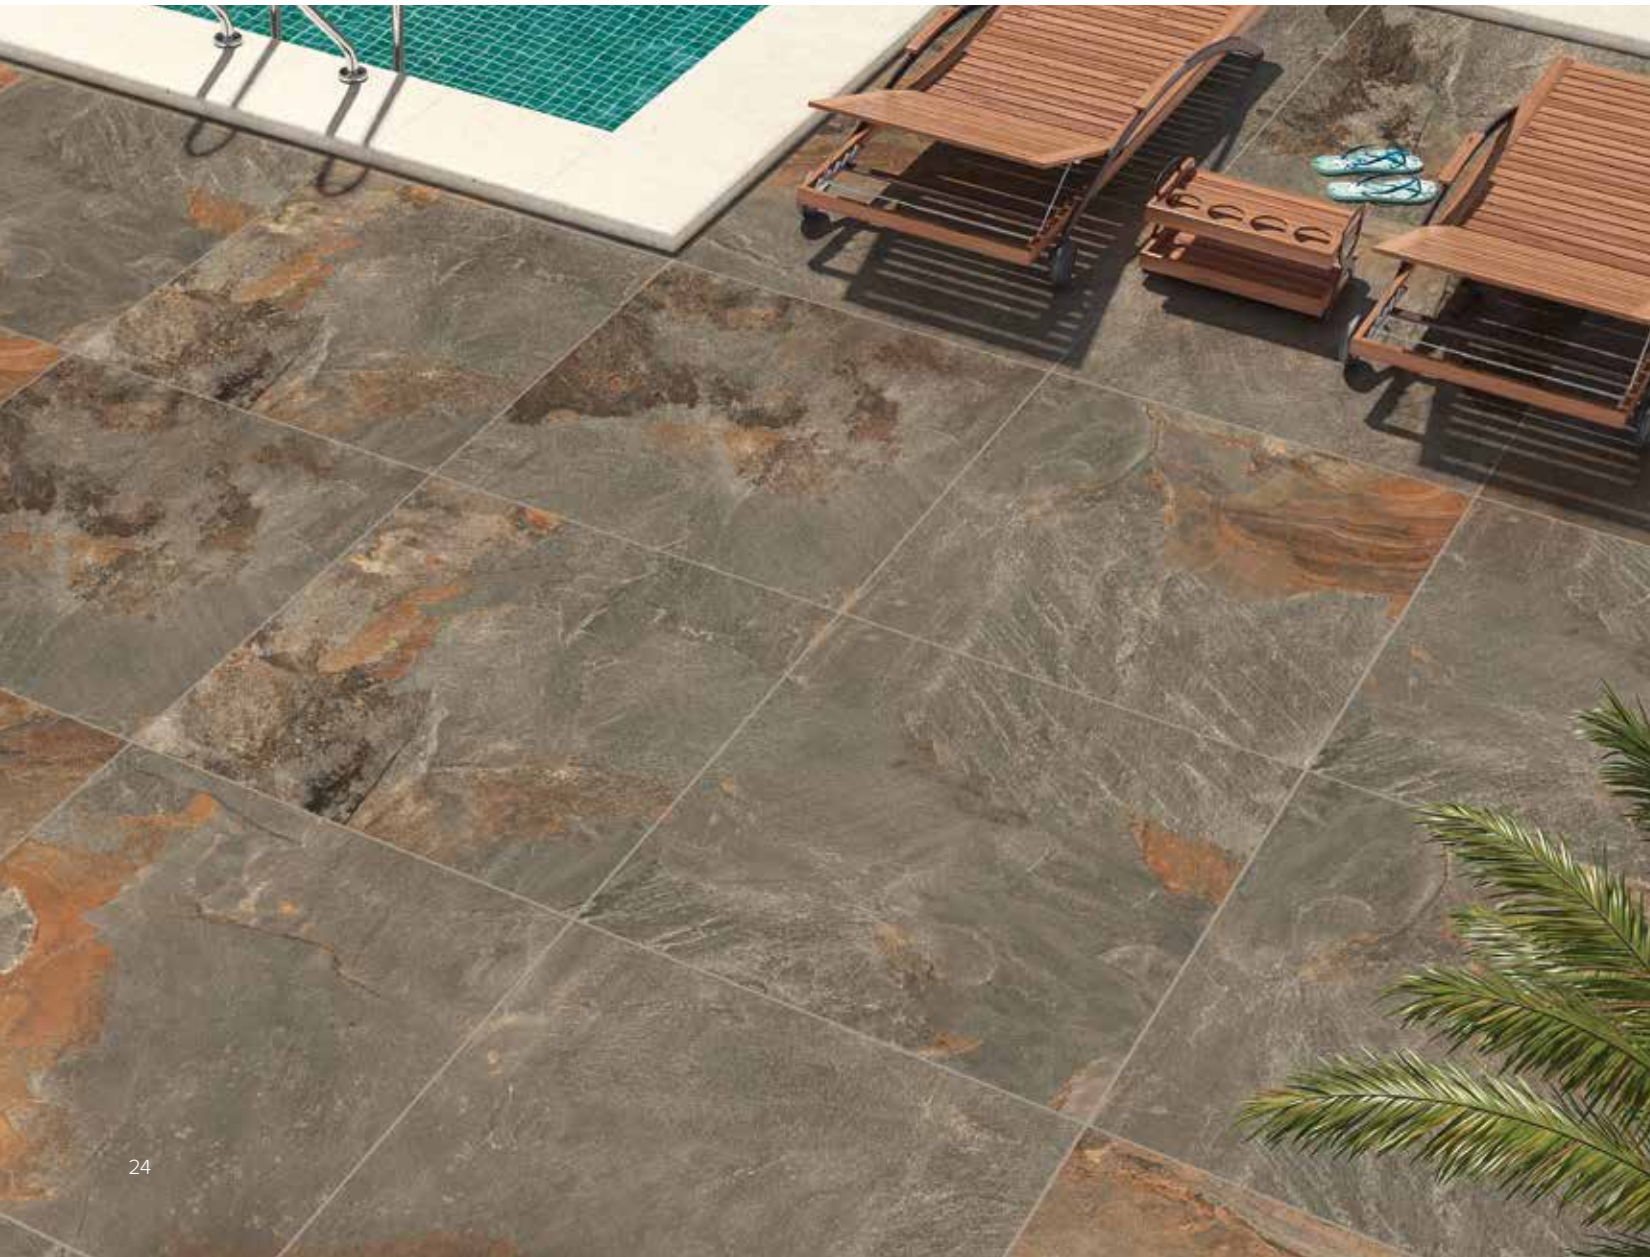

Ardesia

60x60

24"x24"

Product Type	Glazed Porcelain
Texture	Stone
Surface	Matt - Relief
Usage Areas	Indoor Floor Indoor Wall Outdoor Floor Outdoor Wall Residential Commercial Area
Frost Resistance	Available
Edge	Rectified
Mold	Relief
Shade Variation	V4
Color	Grey
Product Standart	TSE EN 14411 Group Bla

Porcelain Tile