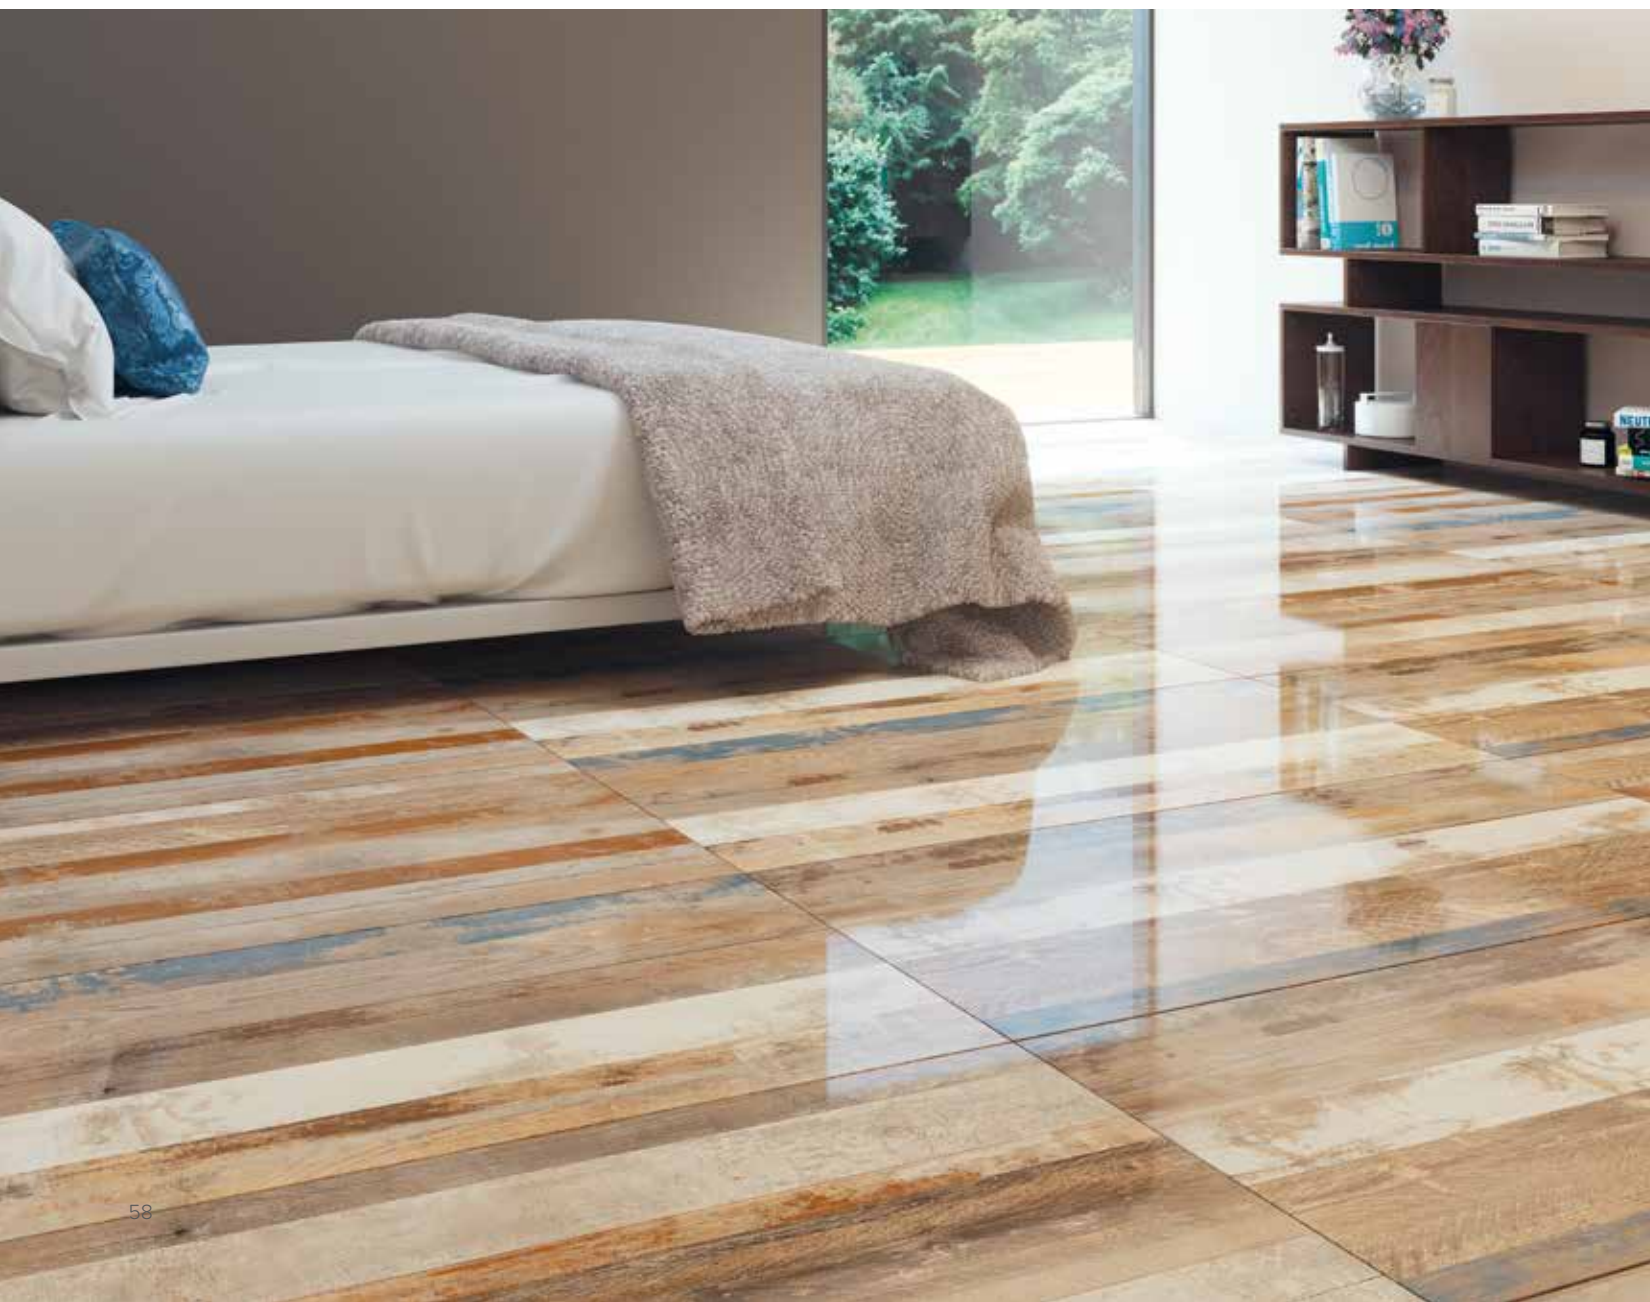

Legno

60x120

24"x48"

Product Type	Glazed Porcelain
Texture	Wood
Surface	Full Lappato
Usage Areas	Indoor Floor Indoor Wall Outdoor Wall Residential Commercial Area (Low Traffic)
Frost Resistance	Available
Edge	Rectified
Mold	Plain
Shade Variation	V3
Product Standart	TSE EN 14411 Group Bla

Porcelain Tile

5