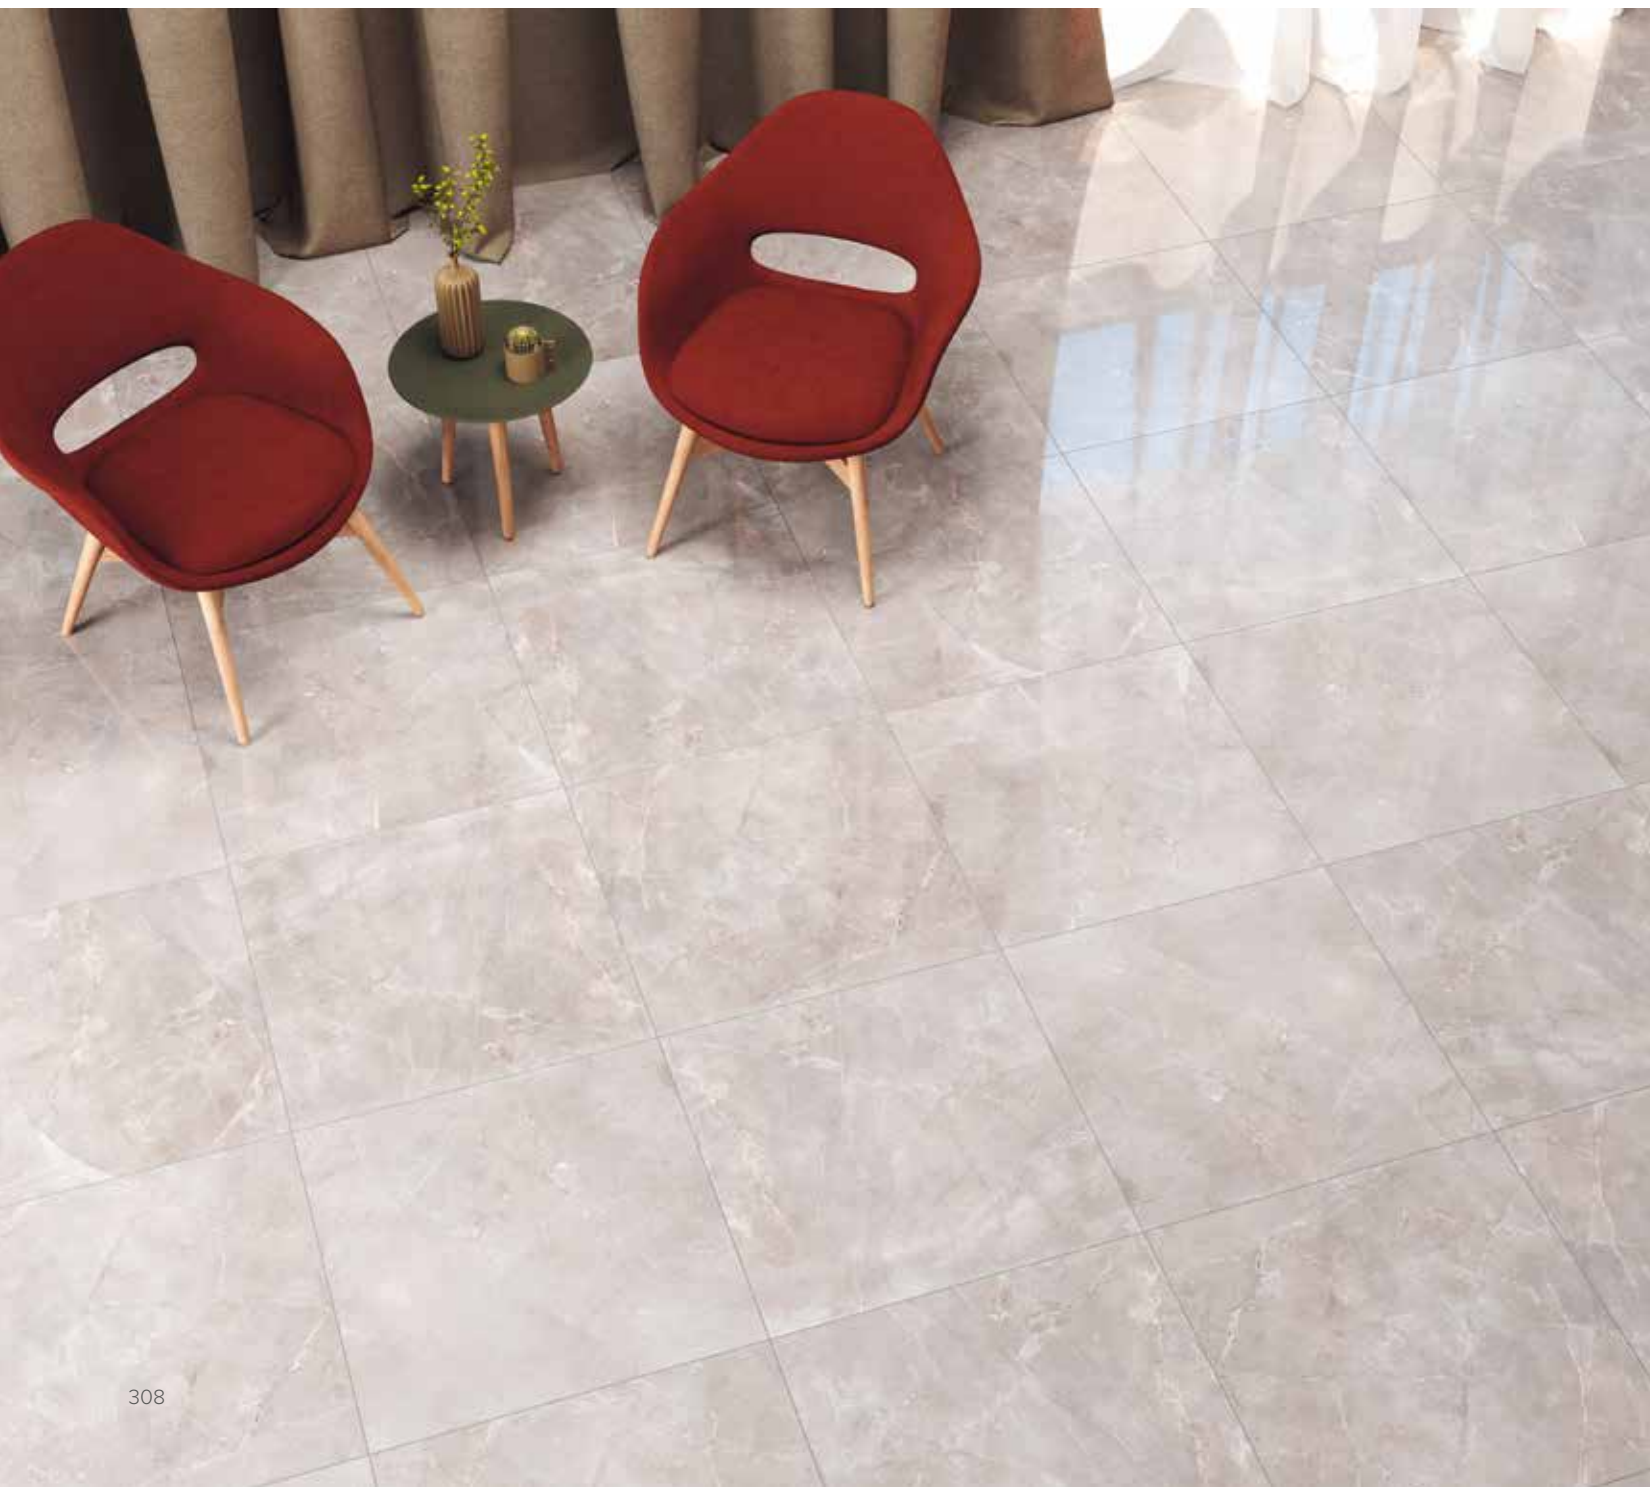

Forza

60x60

24"x24"

Product Type Ceramic
Texture Marble
Surface Glossy

60x60 - 24"x24" - Floor Tile

Usage Areas Indoor
Edge Non Rectified
Product Standart TSE EN 14411 Grup Blla