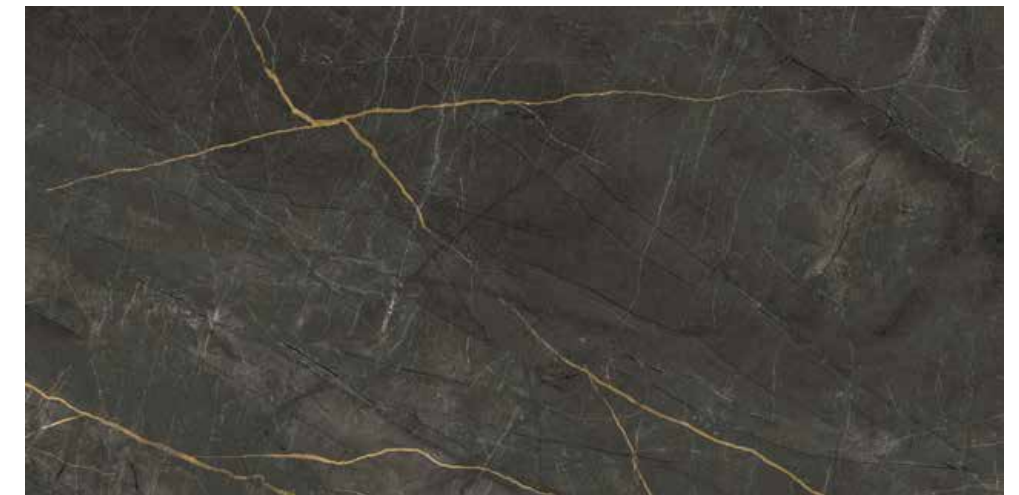

Porcelain Tiles

60x120 - 24"x48"
White
Full Lappato

7

60x120 - 24"x48"
Grey
Full Lappato

7

60x120 - 24"x48"
Black
Full Lappato

7

30x90 Daisy