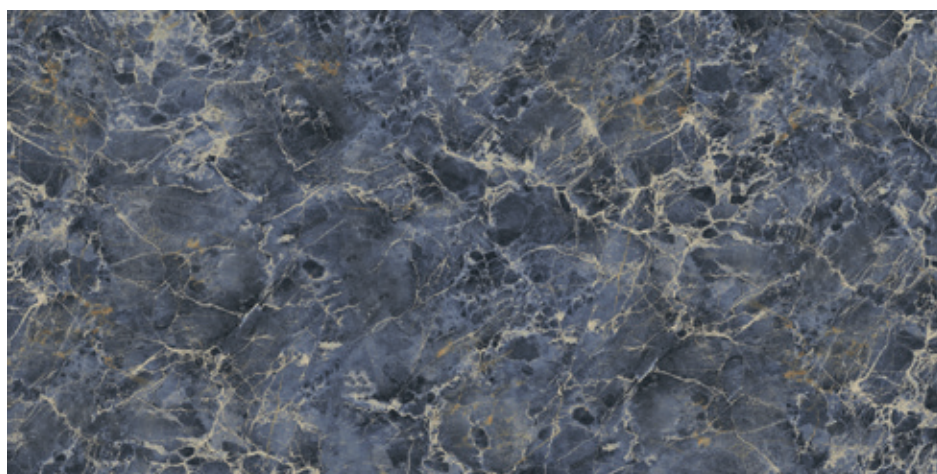

Marvel

60x120

60x120 - 24"x48"
- Blue, Full Lappato

4