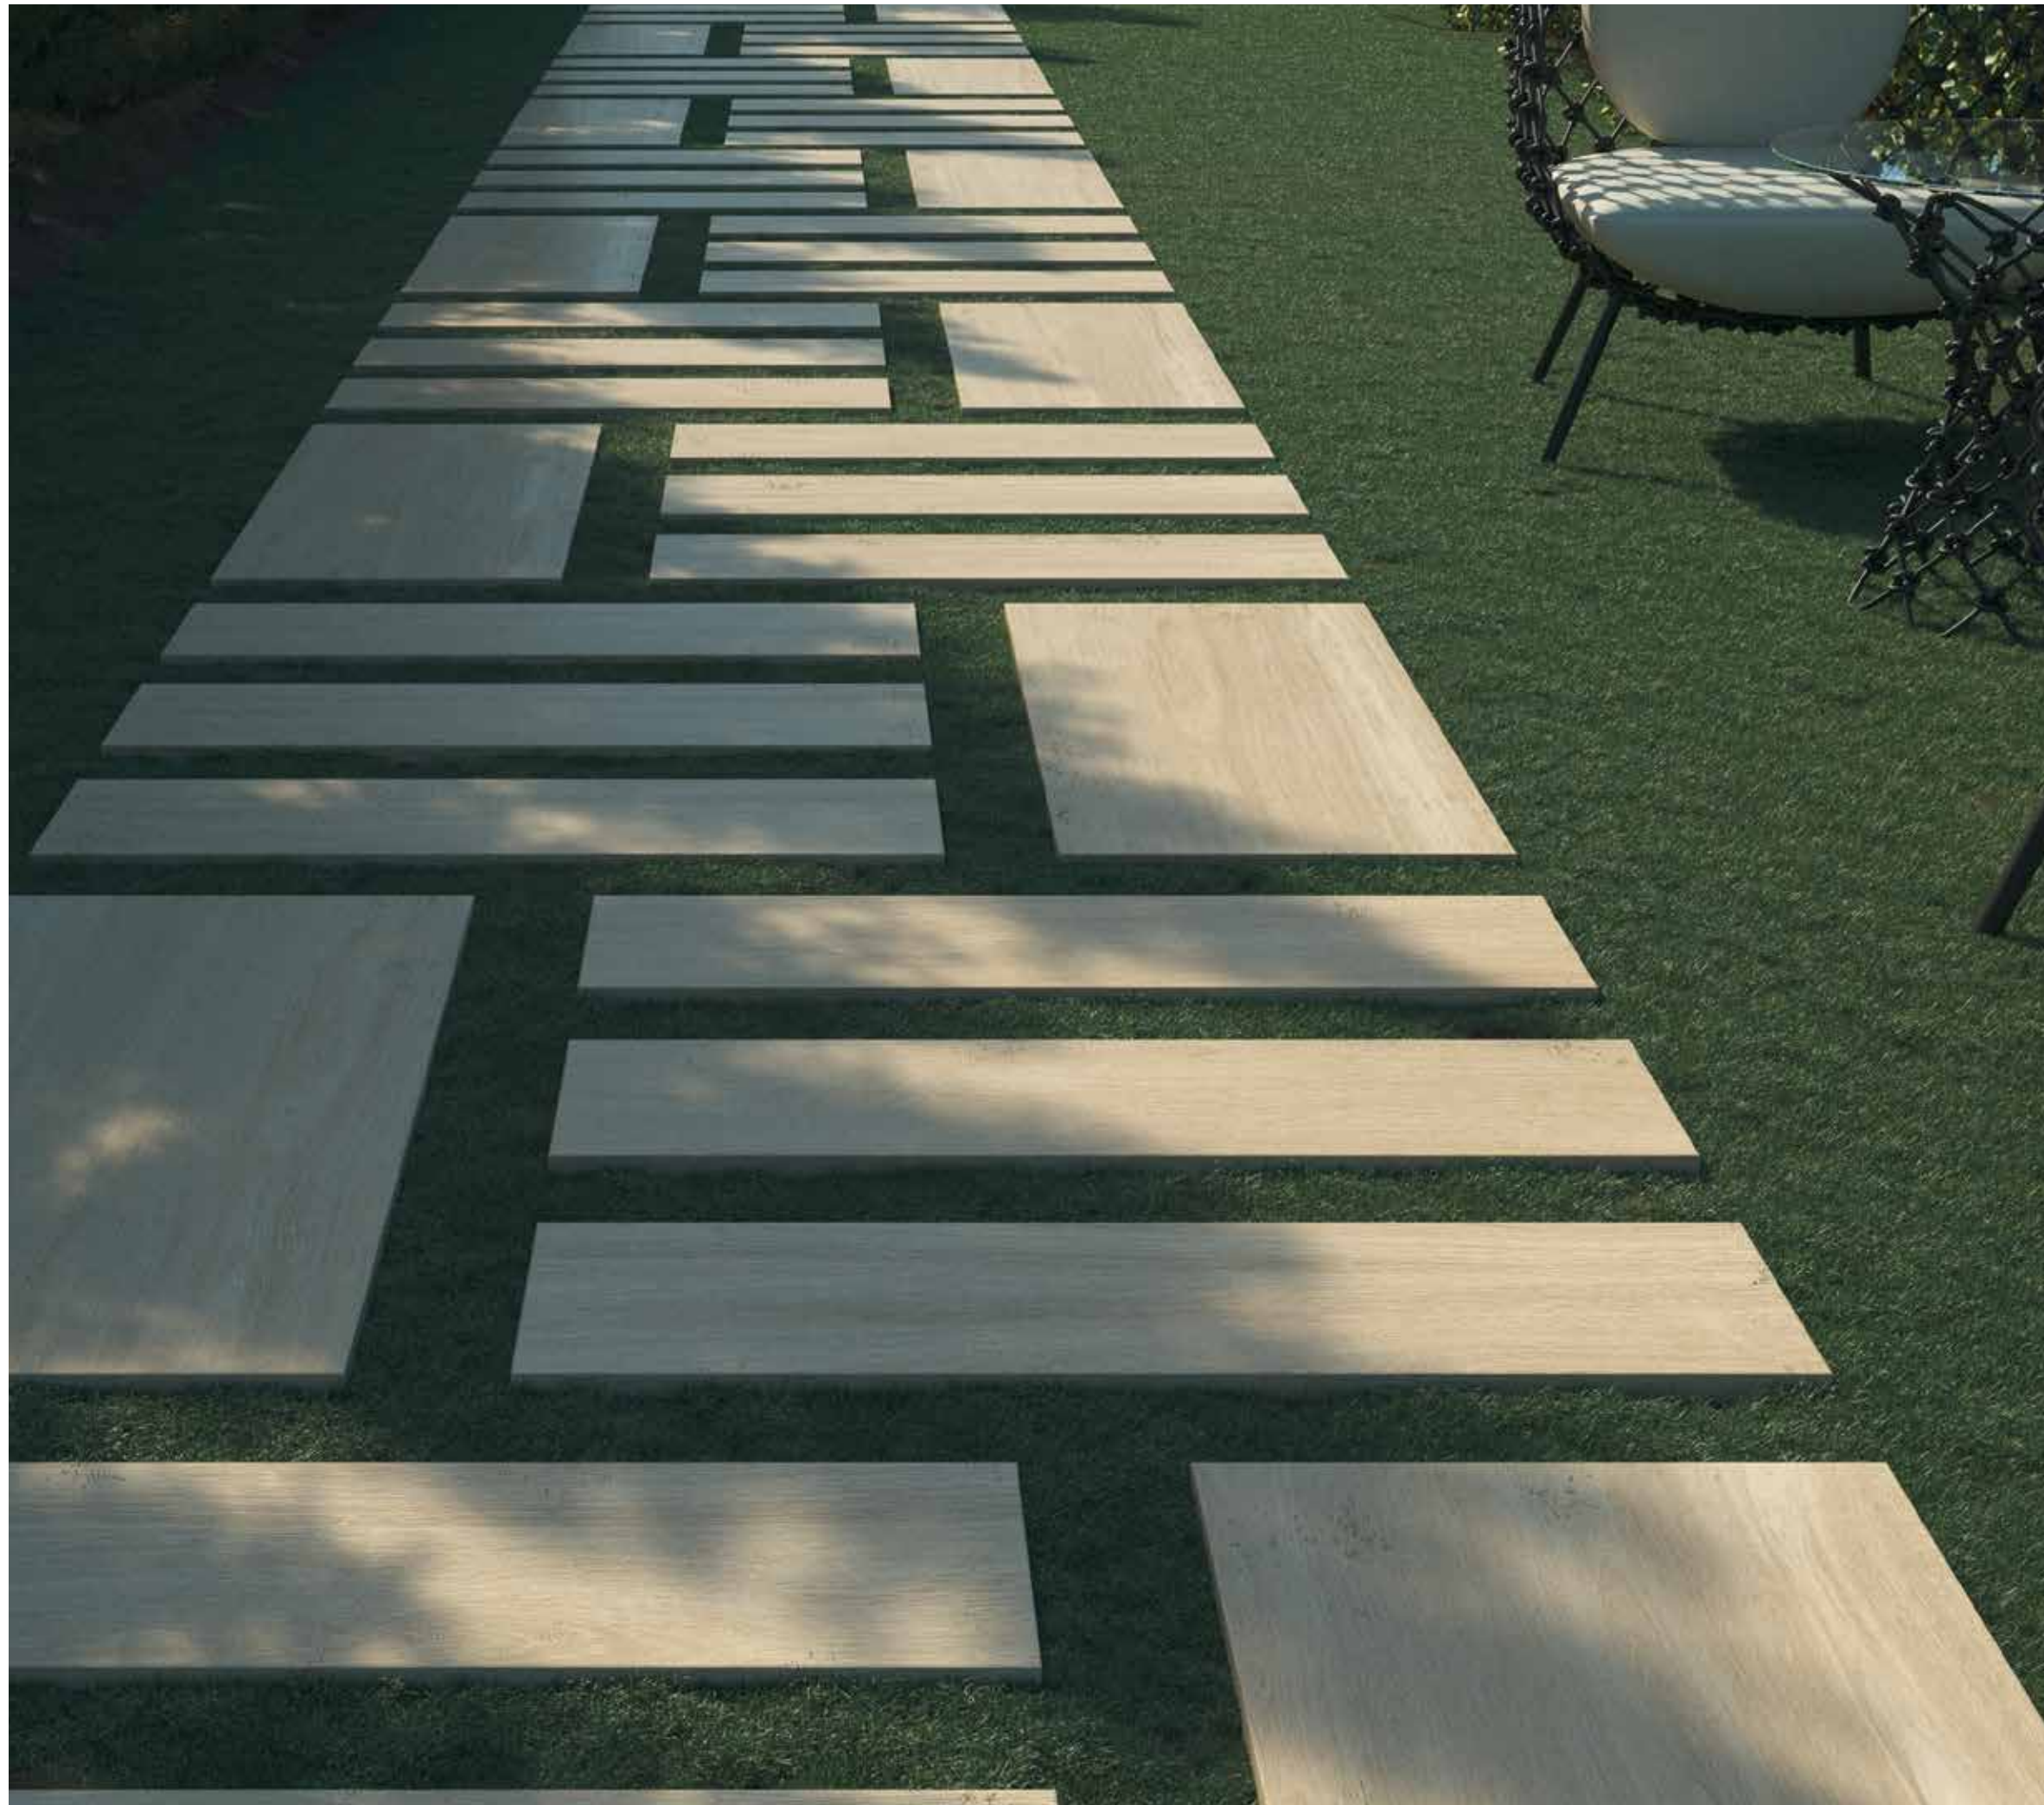

Wood

Outdoor #2

60x120-2

30x120-2

24"x48" - 12"x48"

Product Type	Color Body Outdoor Porcelain
Texture	Wood
Surface	Matt - Relief
Usage Areas	Outdoor Floor
Frost Resistance	Available
Edge	Rectified
Mold	Reliefed
Shade Variation	V2
Color	Beige, D. Beige, Oak
Product Standart	TSE EN 14411 Group Bla