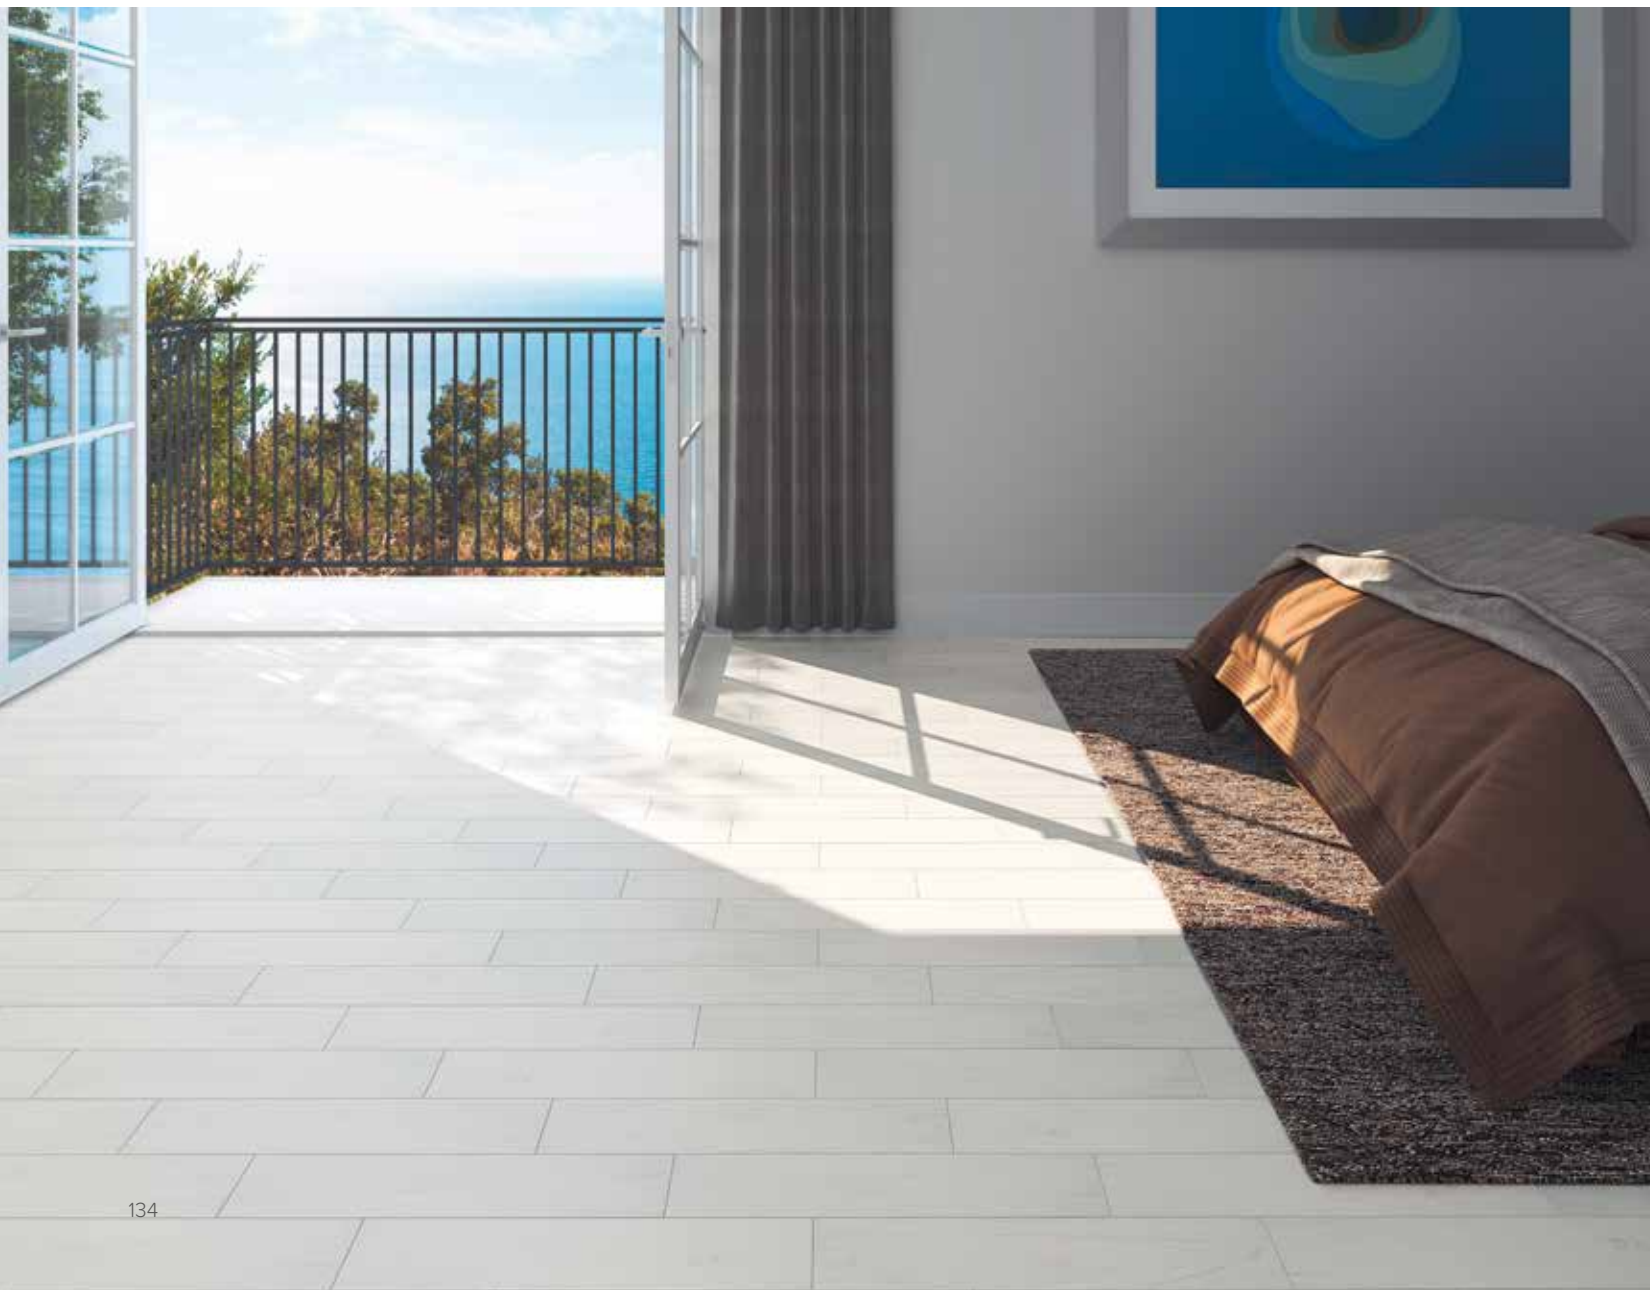

Porcelain Tile

Atlanta

15x60 - 6"x24" - Matt, - Reliefed

5

Muson

15x60 - 6"x24" - Matt, - Reliefed

6

Wood