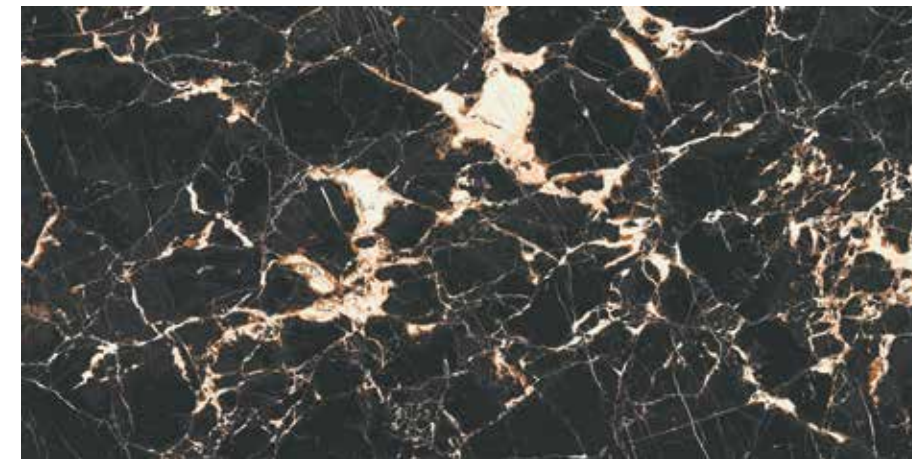

3

60x120 - 24"x48" - Black, Full Lappato

3