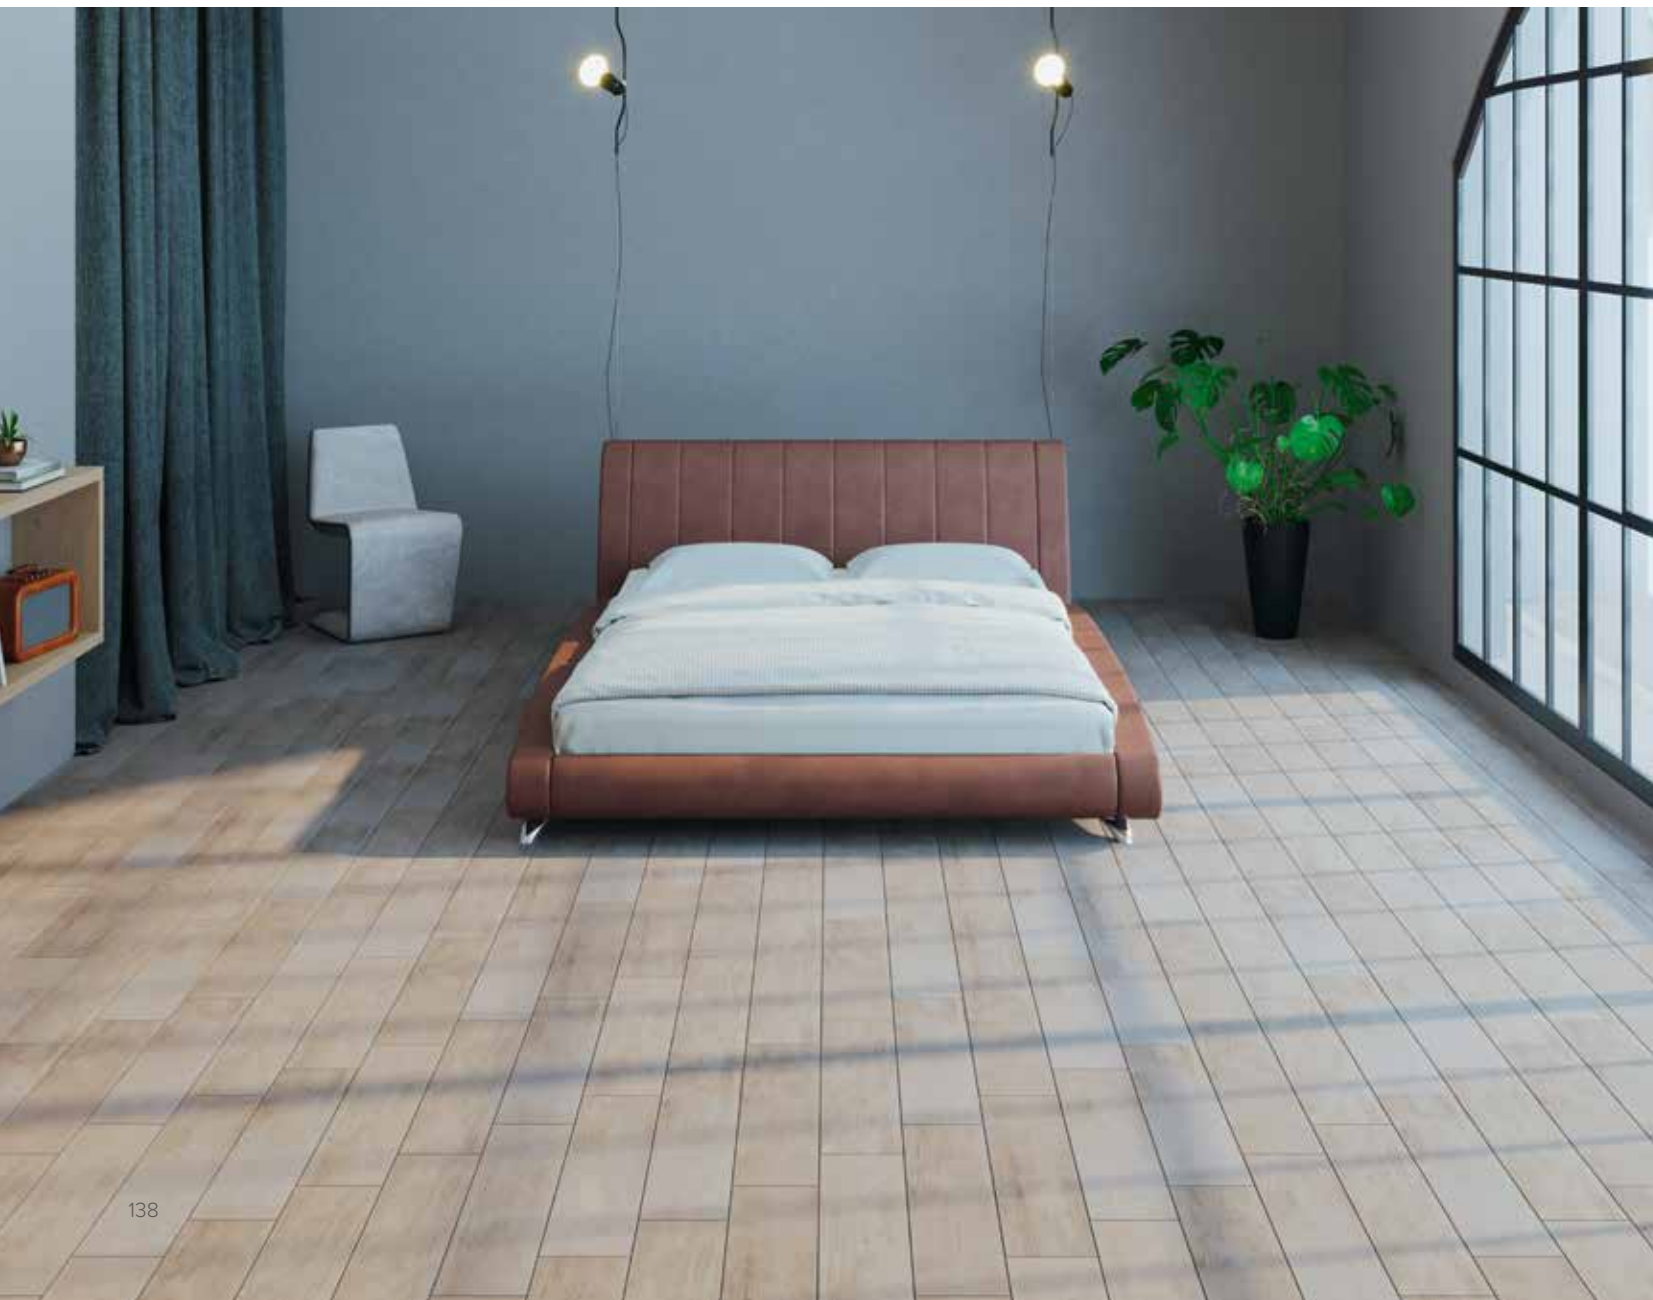

15x60 - 6"x24" - Matt, - Relieved

16

Lorena - Savana

15x60

6"x24"

Product Type	Glazed Porcelain
Texture	Wood
Surface	Matt - Relief
Usage Areas	Indoor Floor Indoor Wall Outdoor Floor Outdoor Wall Residential Commercial Area
Frost Resistance	Available
Edge	Non Rectified
Mold	Relief
Shade Variation	V2, V4 (Lorena) V2 (Savana)
Color	Blue, Mix (Lorena)
Product Standart	TSE EN 14411 Group Bla