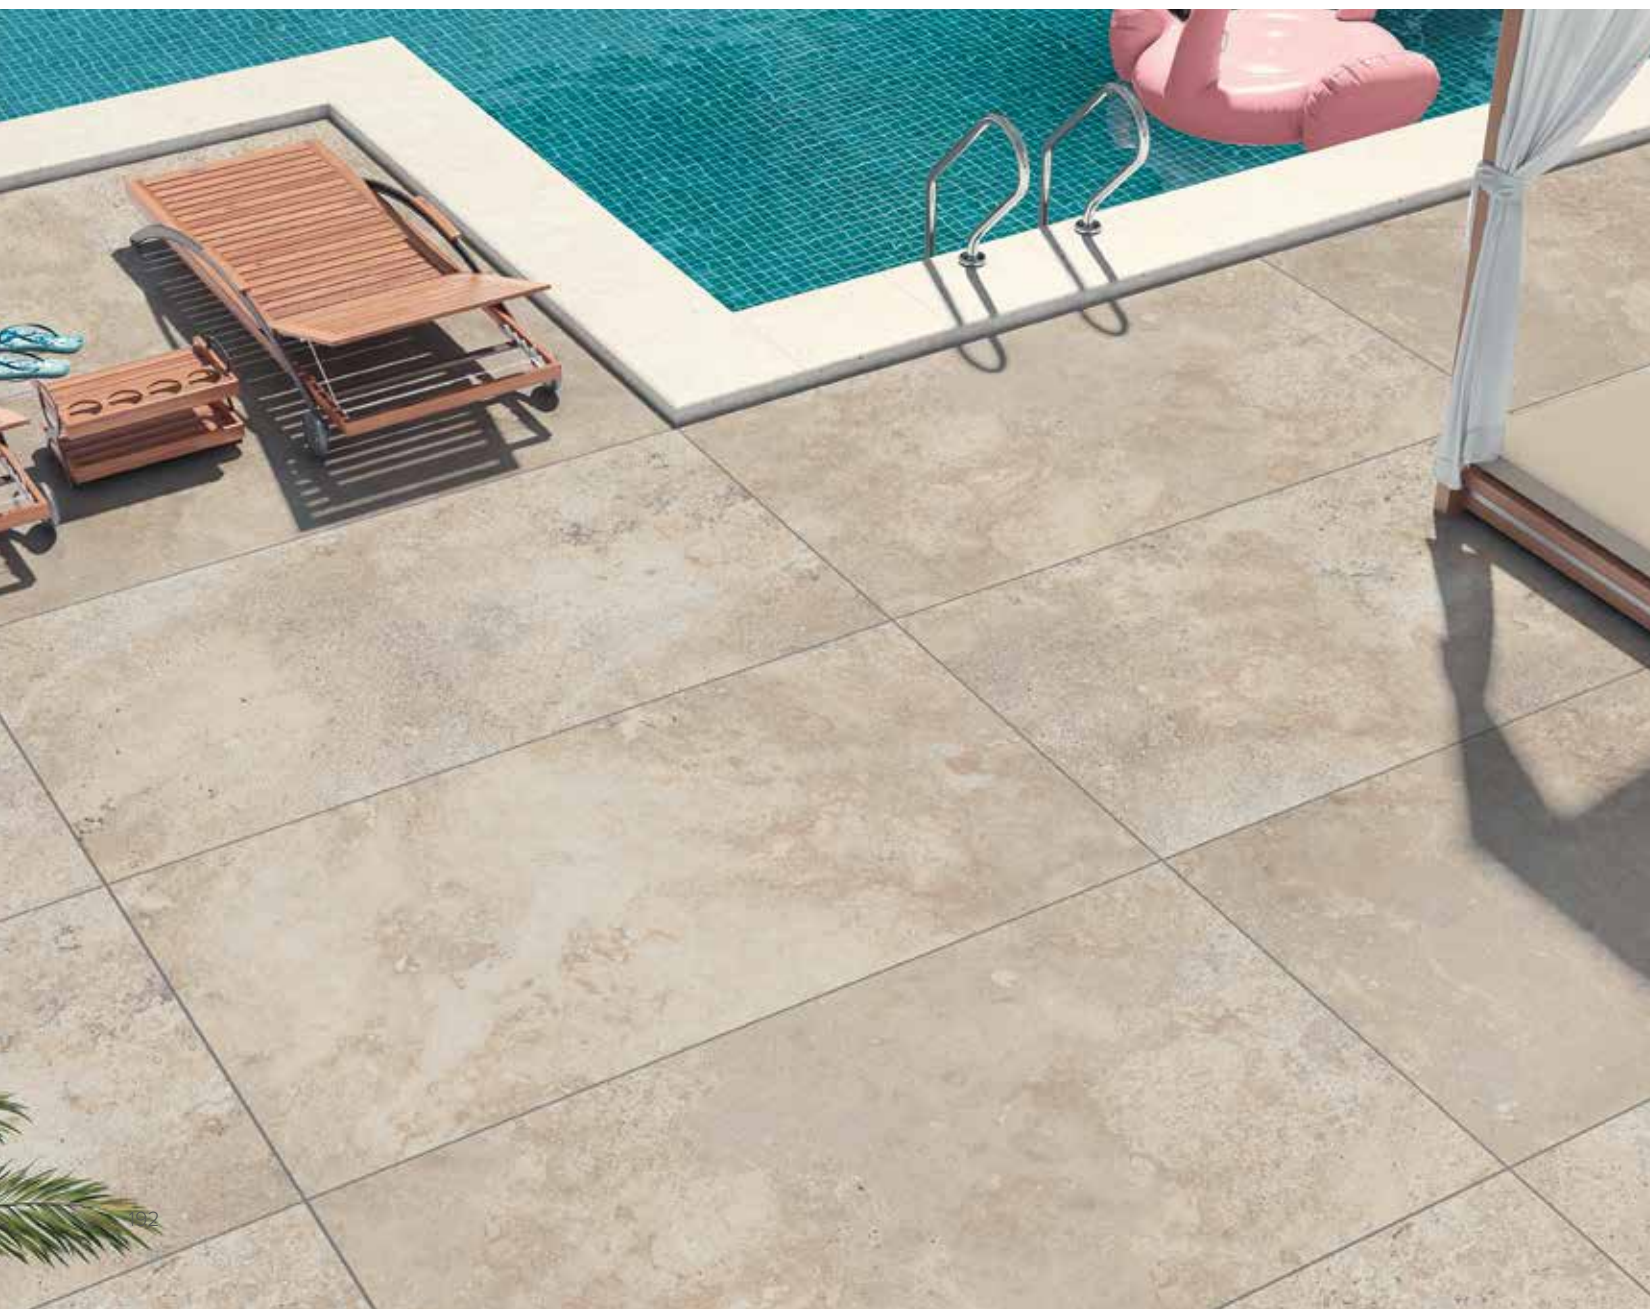

Product Type	Color Body Outdoor Porcelain
Texture	Stone
Surface	Matt - Relief
Usage Areas	Outdoor Floor
Frost Resistance	Available
Edge	Rectified
Mold	Plain
Shade Variation	V3
Product Standart	TSE EN 14411 Group Bla