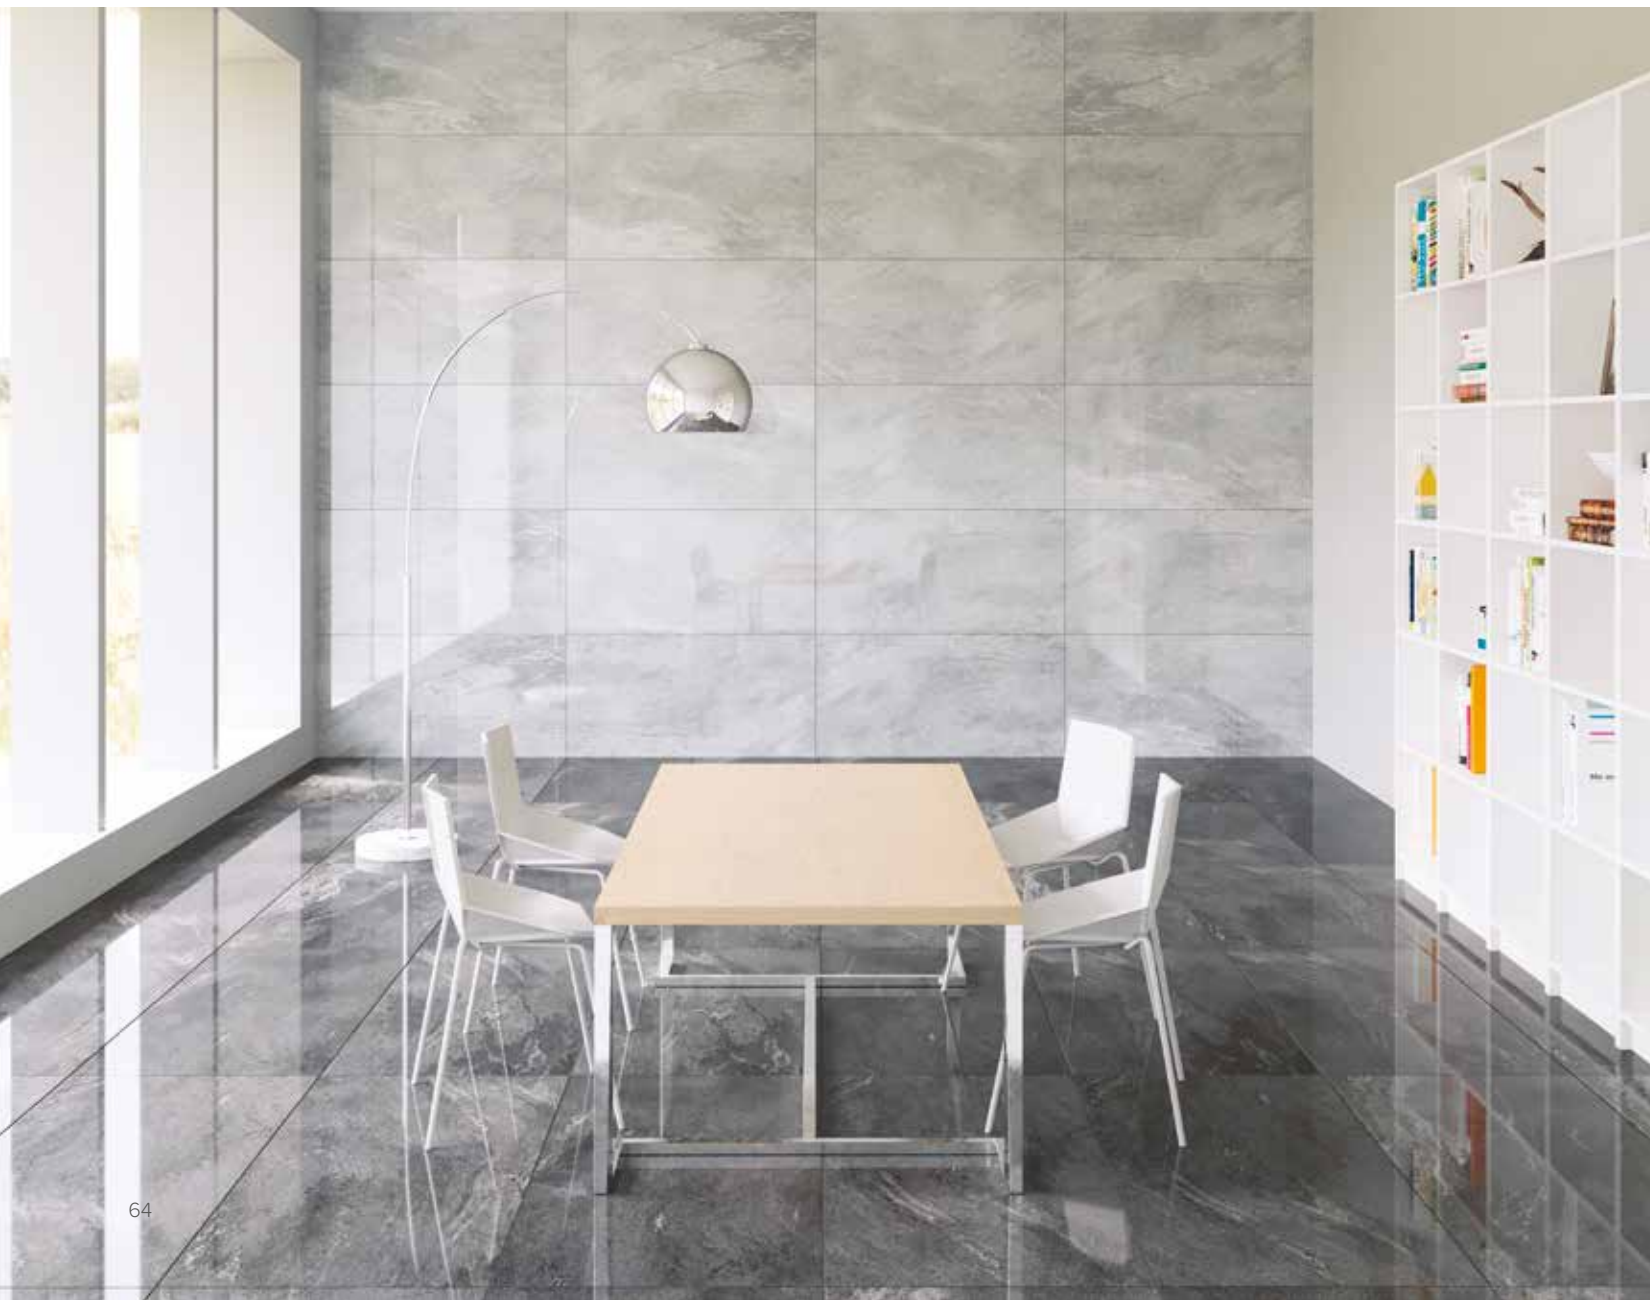

Porcelain Tile

60x120 - 24"x48" - Grey, Full Lappato

5

60x120 - 24"x48" - Anthracite, Full Lappato

5

Marble

60x120

24"x48"