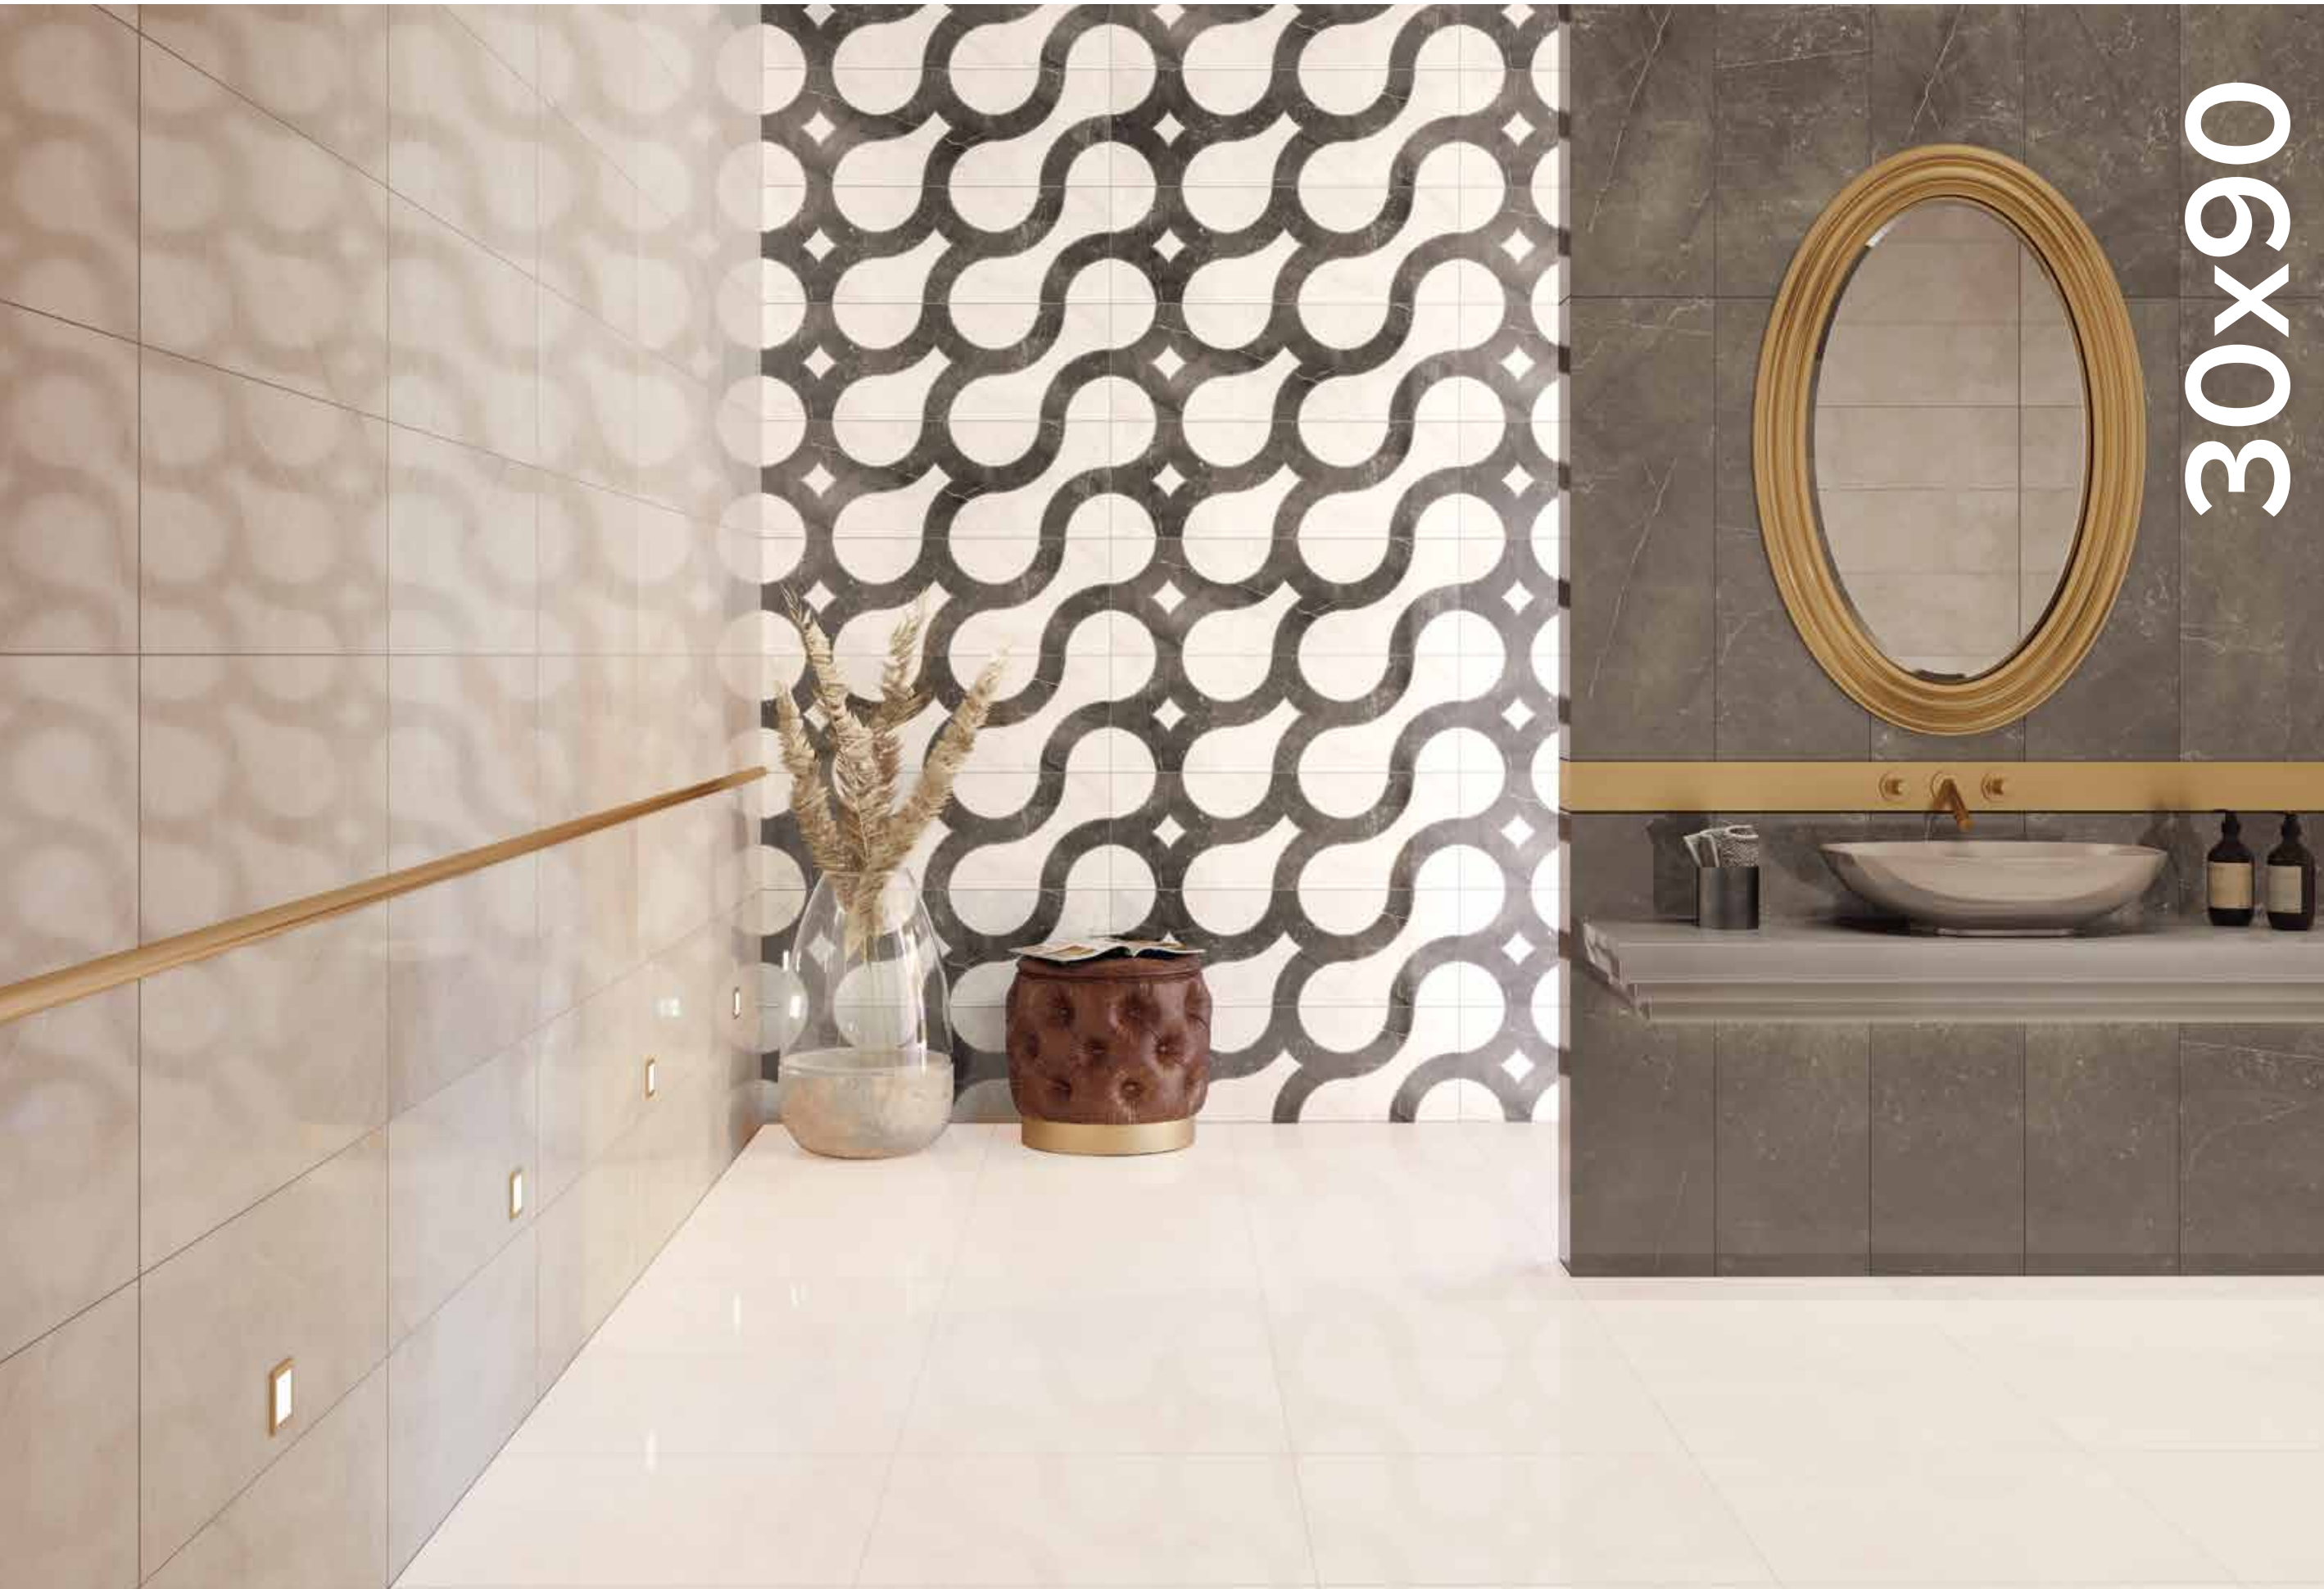

10

30x90

Bella

30x90 - 60x60

12"x36" - 24"x24"

Product Type Ceramic
Texture Marble
Surface Glossy

30x90 - 12"x36" - Wall Tile

Usage Areas Indoor
Edge Rectified
Product Standart TSE EN 14411 Grup BIII