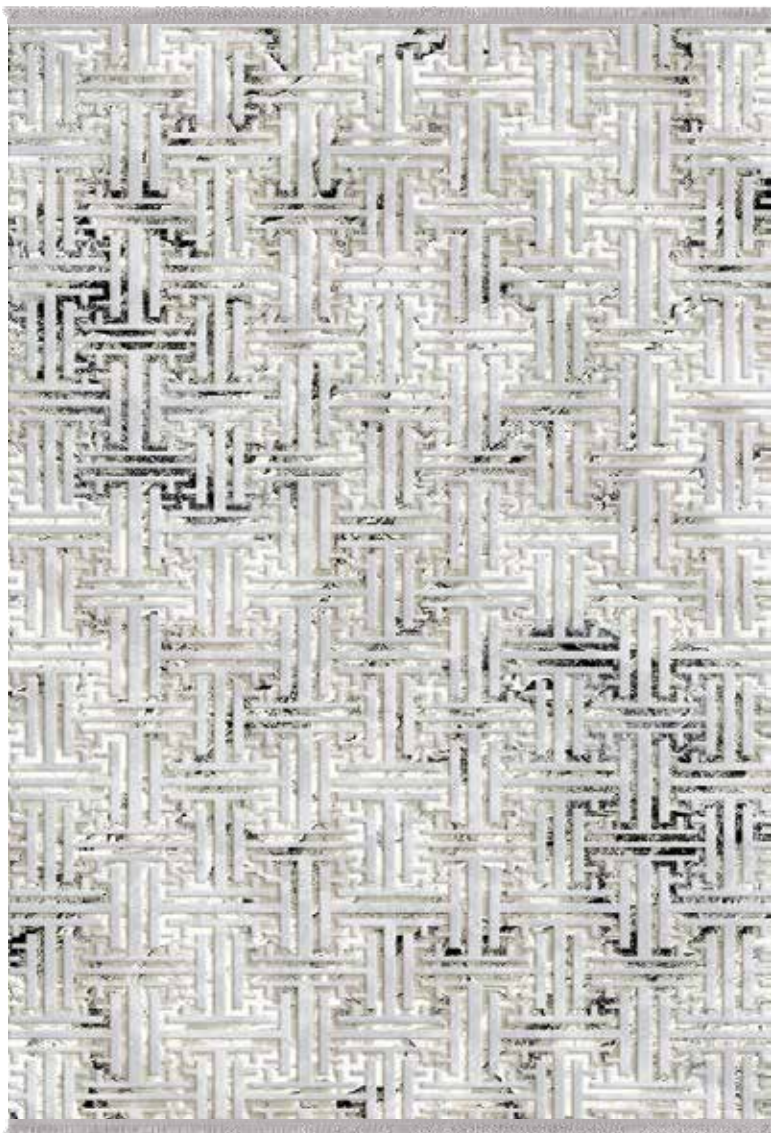

1006 Coffee

1006 Bone

1006 Blue

# New COLLECTION

It is produced on high-tech benches using acrylic and cotton in its soft texture.

[www.ftpdistribution.lu](http://www.ftpdistribution.lu)

2000 Black

2000 Gold

2002 Pink

2002 Beige

2002 Gold